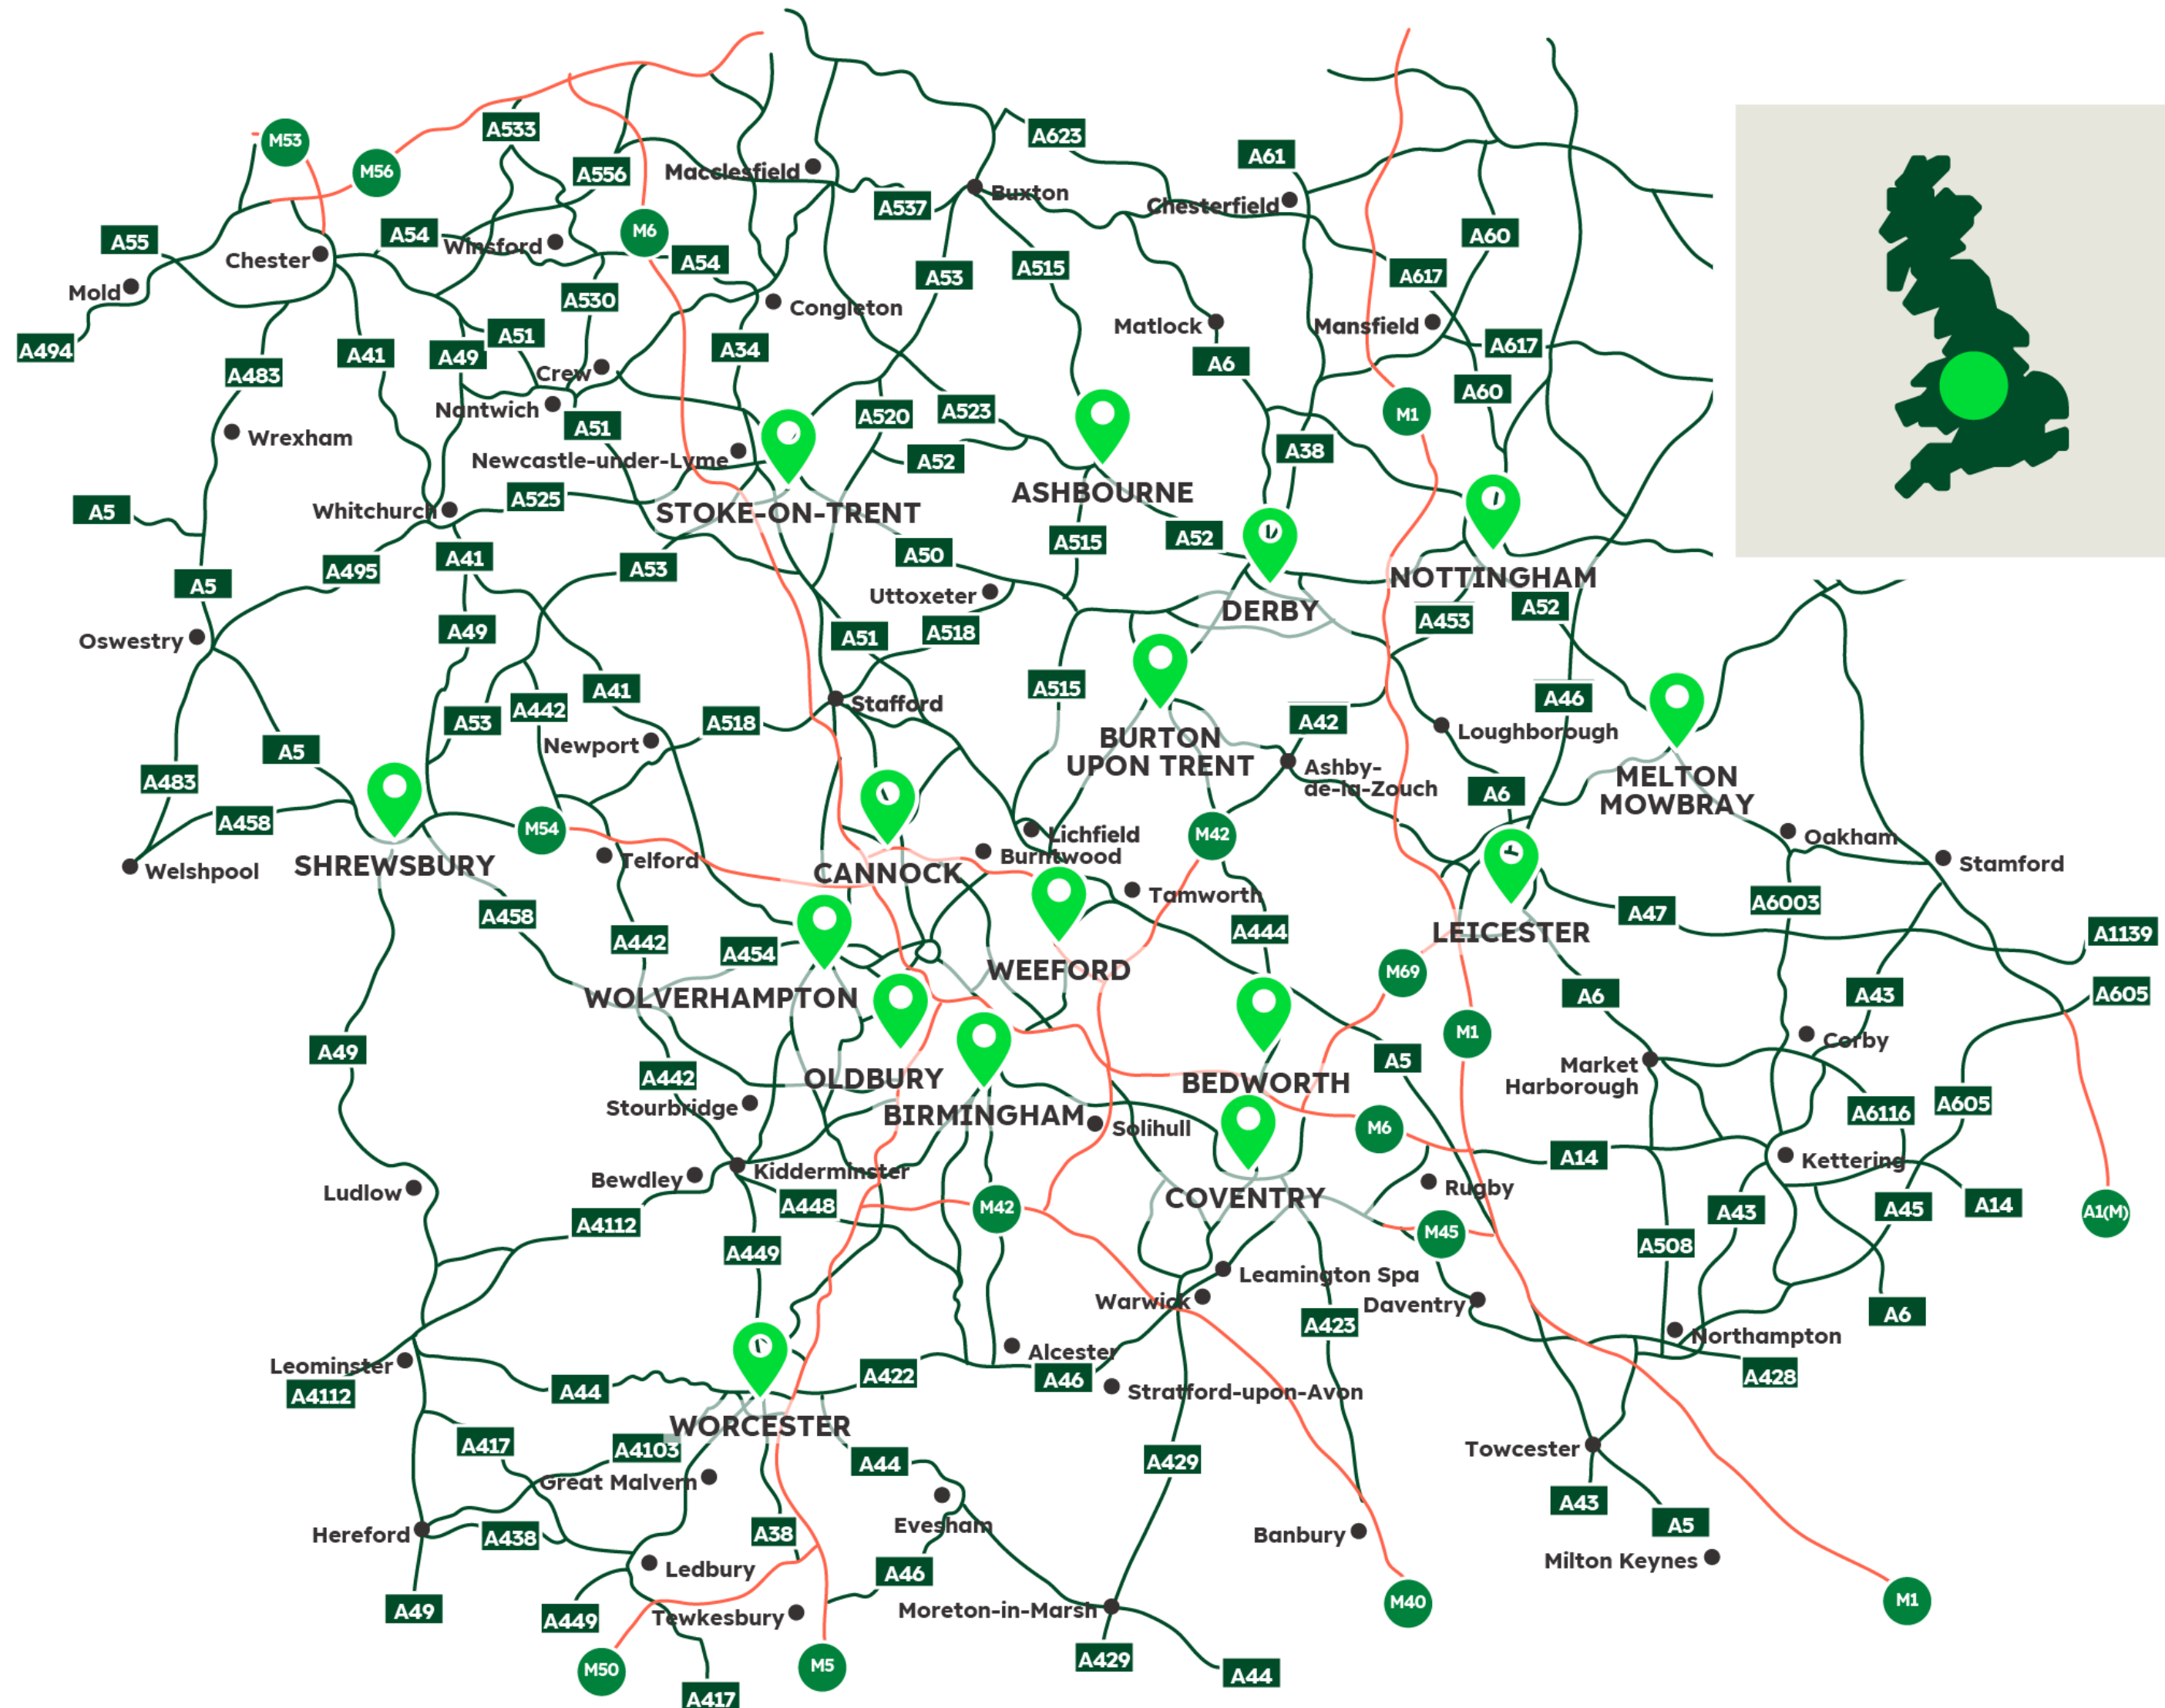

Concrete Central West Area Sales Map

Customer Services

We have regionally organised teams in our customer service centre, so you'll speak to the same team each time you call.

Contact us for sales and orders:

0330 123 4631

concretecentralwest@uk.heidelbergmaterials.com

Alex Roughton

0797 794 2063

alex.roughton@heidelbergmaterials.com

- [Ashbourne](#)
- [Burton](#)
- [Derby](#)
- [Nottingham](#)

Kirsty-Lea Roche

0789 038 2864

kirsty-lea.roche@heidelbergmaterials.com

- [Bedworth](#)
- [Coventry](#)
- [Leicester](#)
- [Melton Mowbray](#)

Kacper Adamczyk

07816 093848

kacper.adamczyk@heidelbergmaterials.com

- [Birmingham – Landor Street](#)
- [Oldbury](#)
- [Weeford](#)

Paul Redmond

0789 003 2981

paul.redmond@heidelbergmaterials.com

- [Cannock](#)
- [Shrewsbury](#)
- [Stoke-on-Trent](#)
- [Wolverhampton](#)
- [Worcester](#)

Download PDF

[Heidelberg Materials UK Concrete Central West Area Sales Map](#)

PDF, 529.07 KB

[Privacy Policy](#)

[Cookie Policy](#)

[Terms and Conditions of Use Policy](#)

[Insurance Policy Details](#)

[Tax Policy](#)

[Modern Slavery Statement](#)

[Standard conditions of sale](#)

[Trading divisions](#)

[Section 172 Statements](#)

[SpeakUp®](#)

[Gender Pay Gap Report](#)

[Careers](#)

[Communities](#)

[Drivers](#)

[Pensioners](#)

[B&A Group](#)

[Mick George](#)

[MQP](#)

[Padeswood CCS](#)

[UKCA / CE Mark search](#)

[Certificates](#)

[Hub](#)

[Follow us on](#)