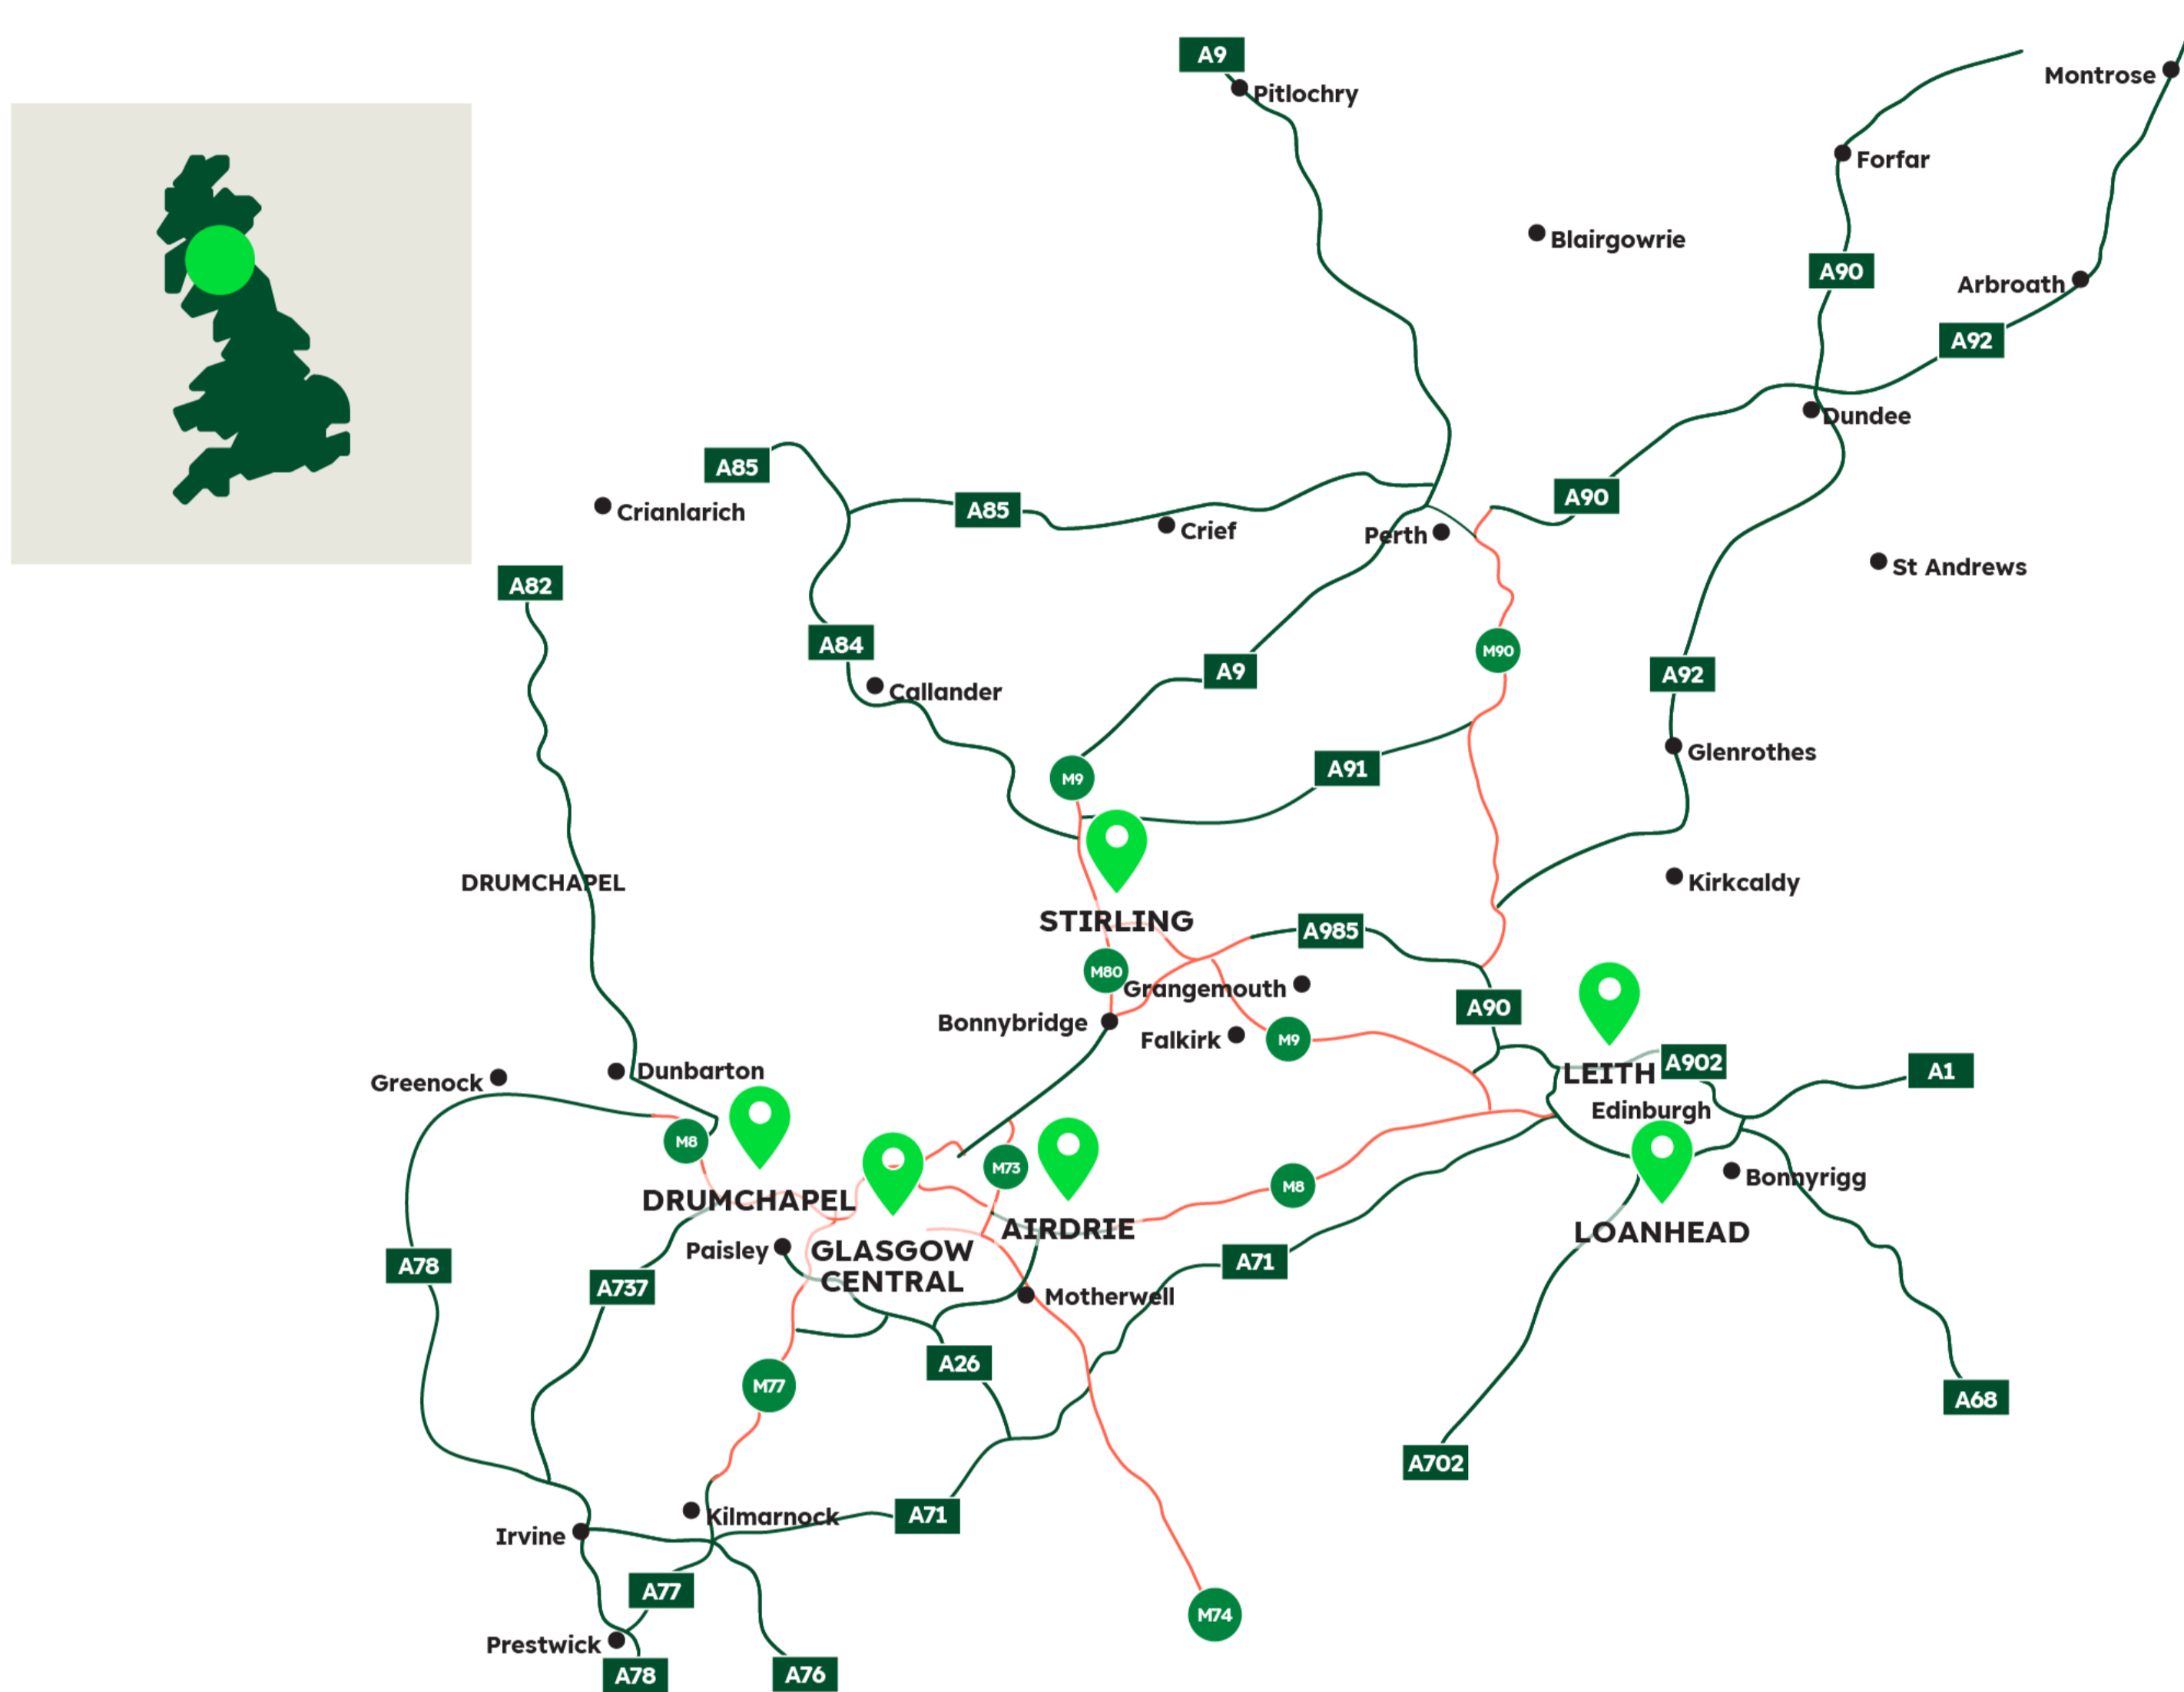

Concrete Scotland Area Sales Map

Customer Services

We have regionally organised teams in our customer service centre, so you'll speak to the same team each time you call.

Contact us for sales and orders:

0330 123 4627

✉ → concretescotland@uk.heidelbergmaterials.com

Emma Jones

→ 07890 568 531
✉ → emma.jones@heidelbergmaterials.com

- → [Airdrie](#)
- → [Glasgow Central](#)
- → [Drumchapel](#)

Jane Buchanan

→ 07802 509 833
✉ → jane.buchanan@heidelbergmaterials.com

- → [Leith](#)
- → [Loanhead](#)
- → [Stirling](#)

Download PDF

📄 [Heidelberg Materials UK Concrete Scotland Area Sales Map](#)

PDF, 307.11 KB

[Privacy Policy](#)

[Cookie Policy](#)

[Terms and Conditions of Use Policy](#)

[Insurance Policy Details](#)

[Tax Policy](#)

[Modern Slavery Statement](#)

[Standard conditions of sale](#)

[Trading divisions](#)

[Section 172 Statements](#)

[SpeakUp®](#)

[Gender Pay Gap Report](#)

[Careers](#)

[Communities](#)

[Drivers](#)

[Packed Products](#)

[UKCA / CE Mark search](#)

[Certificates](#)

[Email: enquiries@uk.heidelbergmaterials.com](mailto:enquiries@uk.heidelbergmaterials.com)

Follow us on

🌐 Worldwide